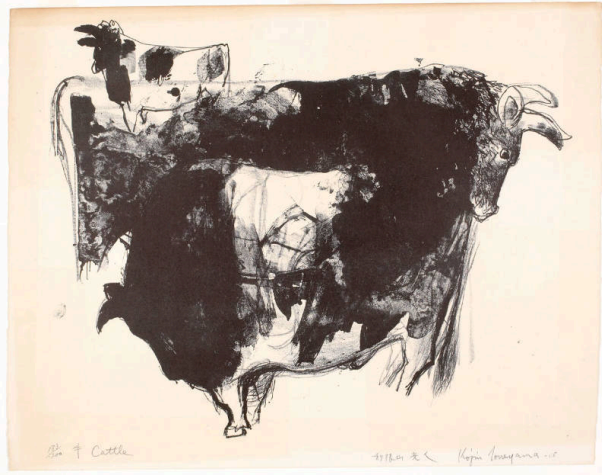

## Cattle

**Date**

1958

**Primary Maker**

Toneyama Kōjin

**Medium**

Lithograph print; ink and color on paper

**Dimensions**

17 15/16 × 22 11/16 in. (45.6 × 57.6 cm)