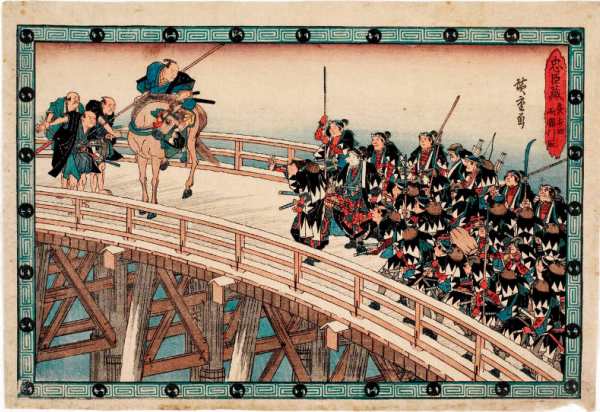

Basic Detail Report

Act 11, Night Attack 4: A scene at Ryōgoku Bridge

Date

1835 - 1840

Primary Maker

Utagawa Hiroshige

Medium

Woodblock print (Nishiki-e); ink and color on paper