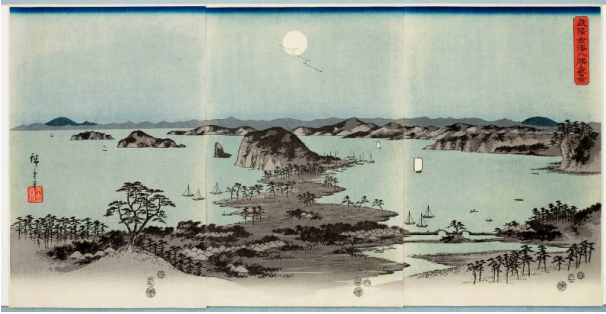

## Modern Reproduction of: Panorama of the Eight Views of Kanazawa under a Full Moon

Date  
20th century

### Dimensions

Left sheet: 15 1/8 × 9 15/16 in. (38.4 × 25.2 cm) Center sheet: 15 × 10 3/8 in. (38.1 × 26.4 cm) Right sheet: 15 × 10 1/2 in. (38.1 × 26.7 cm)