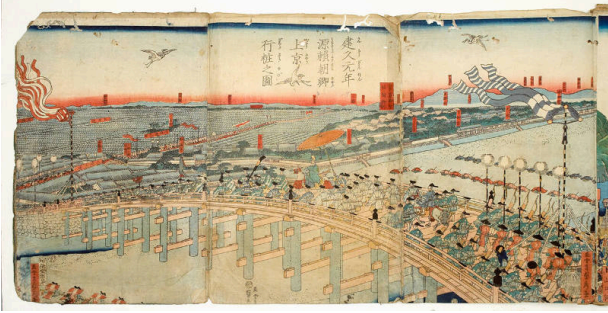

Basic Detail Report

Lord Minamoto Yoritomo and His Entourage on the Way to Kyoto in 1190

Date

1862

Primary Maker

Utagawa Sadahide

Medium

Woodblock print (Nishiki-e); ink and color on paper

Dimensions

14 3/16 × 28 9/16 in. (36.1 × 72.5 cm)