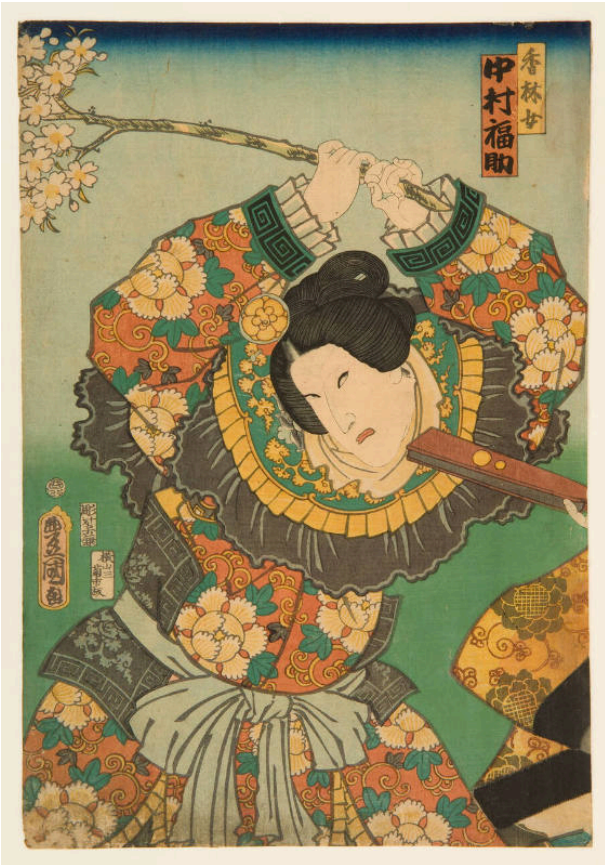

Basic Detail Report

Nakamura Fukusuke II as Kōrin [no] Onna in the Performance "Ikanimo Chōryō Yumeno Ukihashi" (left)

Date

1861

Primary Maker

Utagawa Kunisada / Toyokuni III

Medium

Ink and color on paper Technique: Nishiki-e (Woodblock print with color blocks)

Description

This is the left half of a diptych with 29339b According to the date, this print likely depicts actor Nakamura Fukusuke II as Korin [no] Onna in the 1861 production of "Ikanimo Choryo Yumeno ukihashi" at the Morita theater.

Dimensions

sheet size: 14 3/16 x 9 13/16 in. (36 x 25 cm)