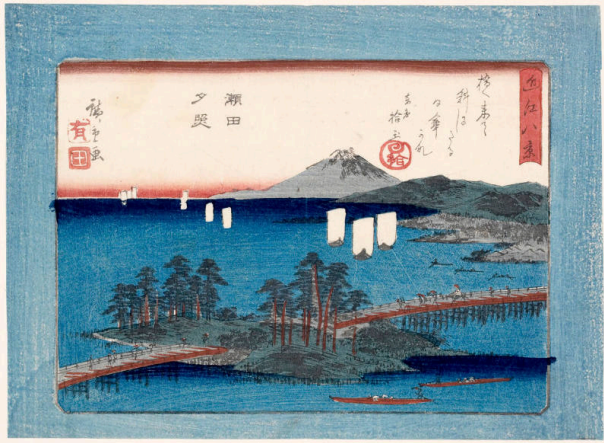

Basic Detail Report

Evening Glow at Seta

Date

c. 1834 - 1835

Primary Maker

Utagawa Hiroshige

Medium

Woodblock print (Nishiki-e); ink and color on paper