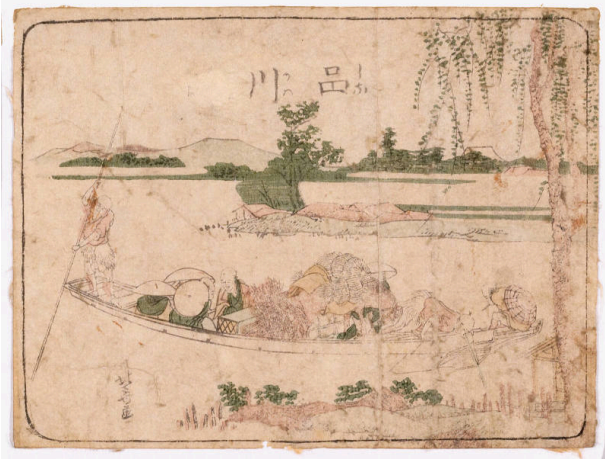

Basic Detail Report

Shinagawa

Date

c. 1804

Primary Maker

Katsushika Hokusai / Katsukawa Shunrō / Katsushika Taito
/ Kakō

Medium

Ink and color on paper Technique: Nishiki-e (Woodblock
print with color blocks)

Dimensions

Sheet size: 4 15/16 × 6 9/16 in. (12.6 × 16.7 cm)