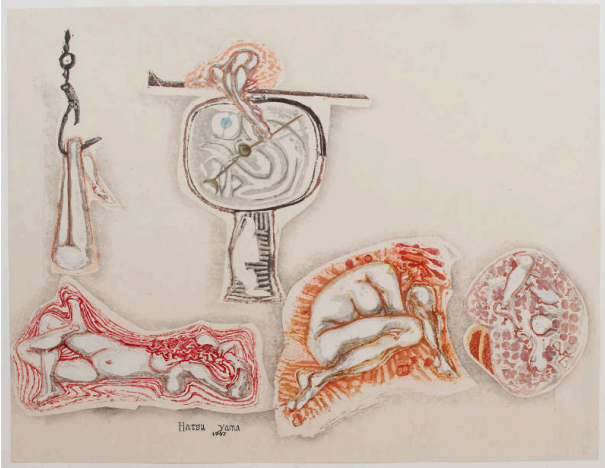

# Basic Detail Report

---

18 5/16 × 23 3/4 in. (46.5 × 60.3 cm)

## Five Birth Forms

**Date**

1947

**Primary Maker**

Hatsuyama Shigeru

**Medium**

Woodblock print; ink and color on paper

**Dimensions**