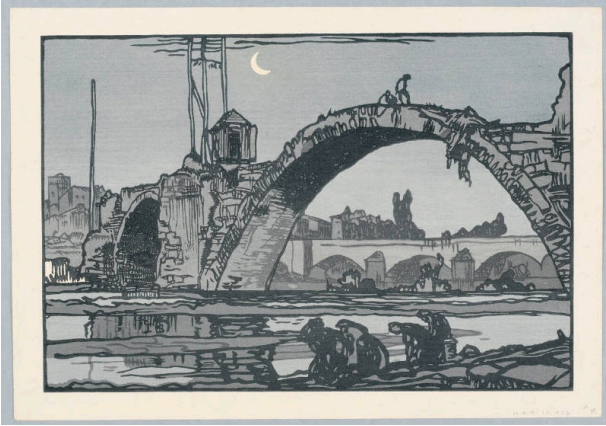

Basic Detail Report

Roman Bridge over the Loire River, France (Stage 5b of 7: Color Compilation)

Date

c. 1919

Primary Maker

Urushibara Mokuchū

Medium

Woodblock print; ink and color on paper

Dimensions

Sheet: 11 1/8 × 15 13/16 in. (28.2 × 40.2 cm)