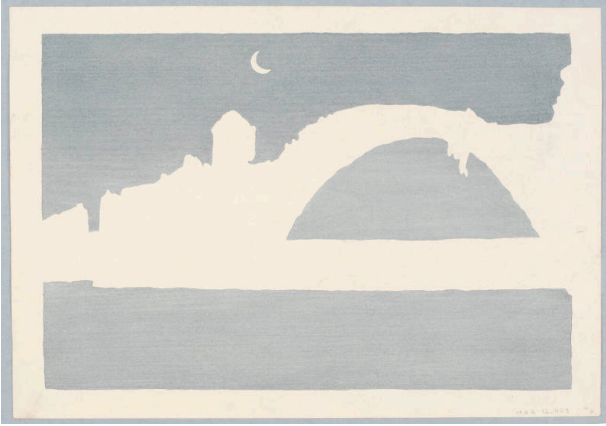

Basic Detail Report

Roman Bridge over the Loire River, France (Stage 3a of 7: Color Separation)

Date

c. 1919

Primary Maker

Urushibara Mokuchū

Medium

Woodblock print; ink and color on paper

Dimensions

Sheet: 11 1/8 × 15 13/16 in. (28.2 × 40.1 cm)