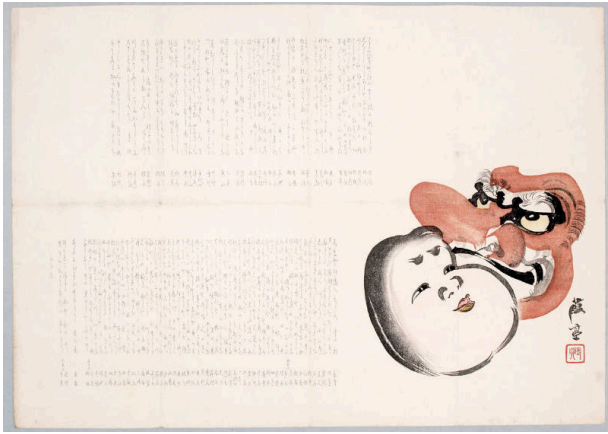

## Tengu and Okame Masks

### Dimensions

Sheet: 14 11/16 × 20 13/16 in. (37.3 × 52.8 cm)