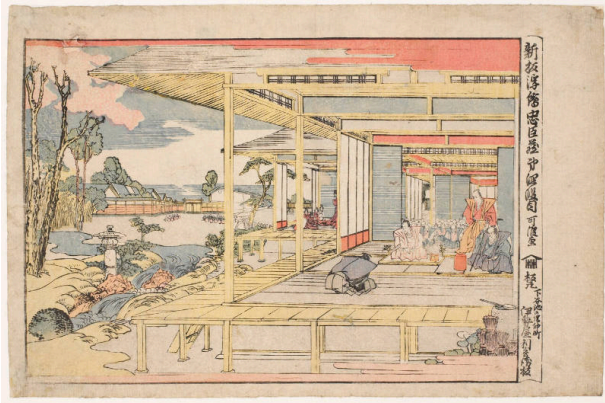

Basic Detail Report

Chūshingura, Act 4

Date

ca. 1815

Primary Maker

Katsushika Hokusai / Katsukawa Shunrō / Katsushika Taito
/ Kakō

Medium

Woodblock print (Nishiki-e); ink and color on paper

Dimensions

sheet size: 9 1/8 × 13 3/4 in. (23.1 × 34.9 cm) mat size: 19 × 25 in. (48.3 × 63.5 cm) frame size: 20 × 26 × 1 1/4 in. (50.8 × 66 × 3.2 cm)