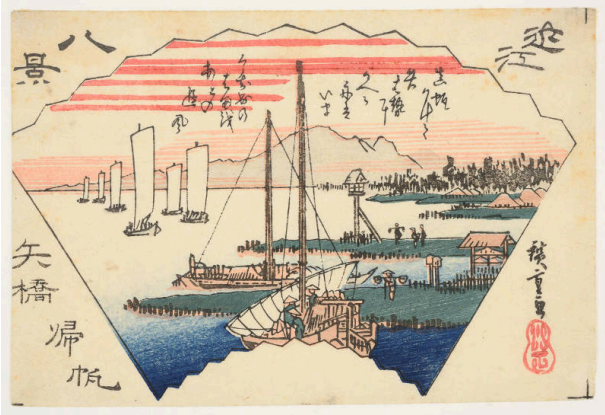

Basic Detail Report

Returning Sails at Yabase

Date

c. 1832

Primary Maker

Utagawa Hiroshige

Medium

Woodblock print (Nishiki-e); ink and color on paper