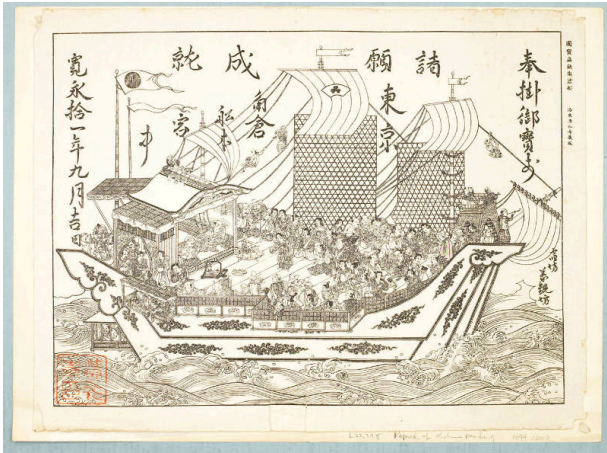

Basic Detail Report

Modern Reproduction of: Image of a Suminokura Trading Ship/Red Seal Ship

Date

20th century

Primary Maker

Omura Chūbei

Medium

Modern reproduction of a woodblock print; ink on paper

Dimensions

Sheet: 17 1/8 × 22 1/2 in. (43.5 × 57.2 cm)