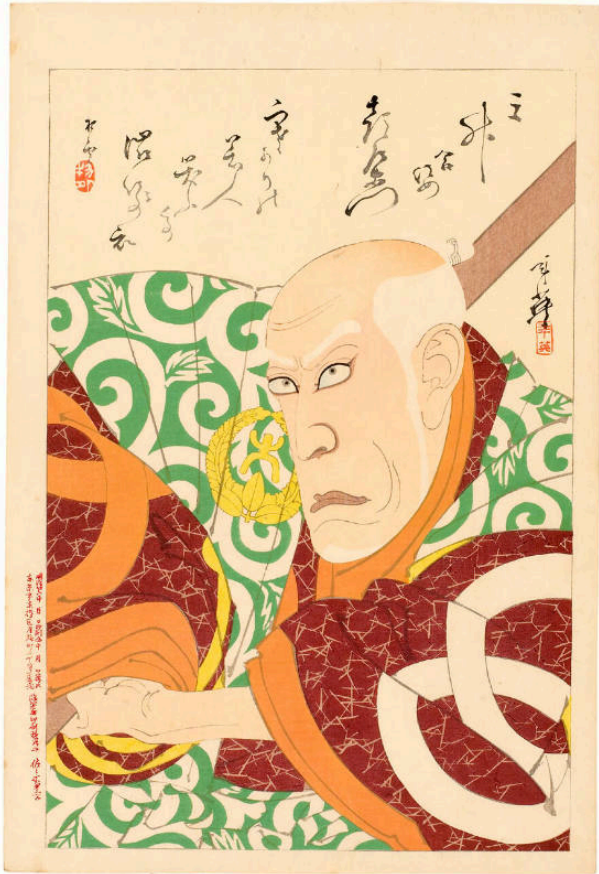

Basic Detail Report

Ichikawa Sanshō (Danjuro IX) as Kichiemon

Date

1893

Primary Maker

Migita Toshihide

Medium

Woodblock print (Nishiki-e); ink and color on paper