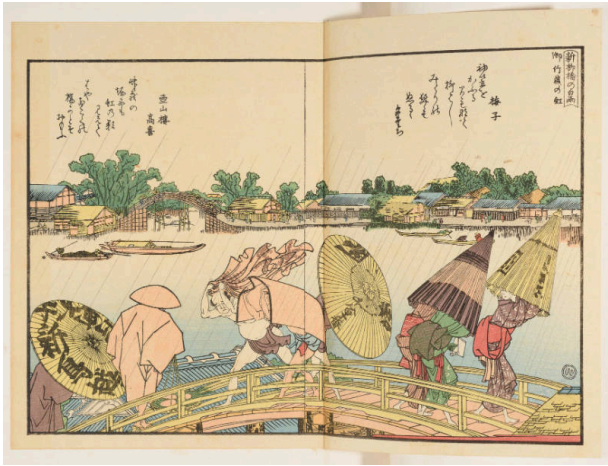

Basic Detail Report

Modern Reproduction of: Sudden Shower at New Yanagibashi

Date

1917-1918

Primary Maker

Katsushika Hokusai / Katsukawa Shunrō / Katsushika Taito
/ Kakō

Medium

Modern reproduction of woodblock print; ink and color on paper

Dimensions

Sheet: 23.1 × 31.9 cm (9 1/8 × 12 9/16 in.) Album: 37 × 25.4 × 1.4 cm (14 9/16 × 10 × 9/16 in.)