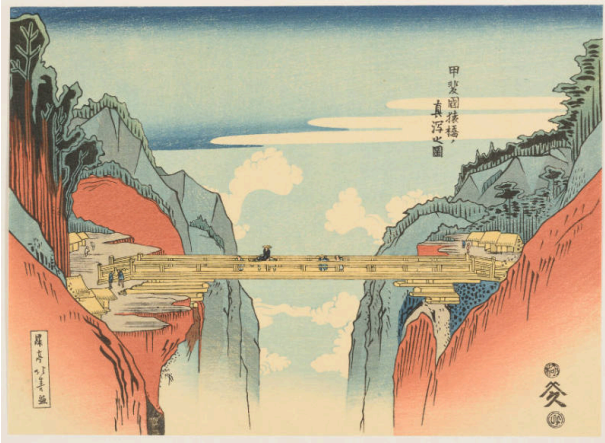

Basic Detail Report

Modern Reproduction of: True Depiction of the Monkey Bridge in Kai Province

Date

1917-1918

Primary Maker

Shōtei Hokuju

Medium

Modern reproduction of woodblock print; ink and color on