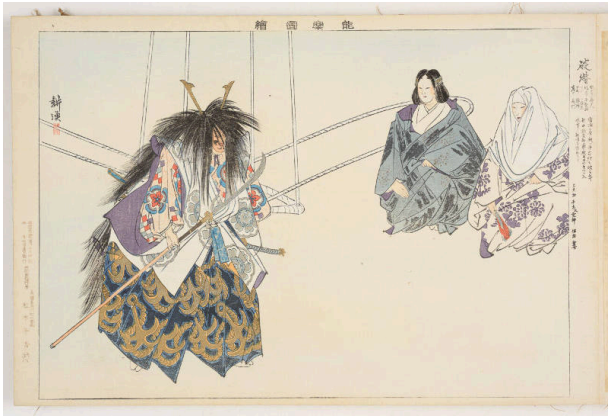

Basic Detail Report

The Anchor Draping

Date

1899

Primary Maker

Tsukioka Kōgyo

Medium

Woodblock print; ink and color on paper

Dimensions

9 5/8 × 14 1/4 in. (24.4 × 36.2 cm)