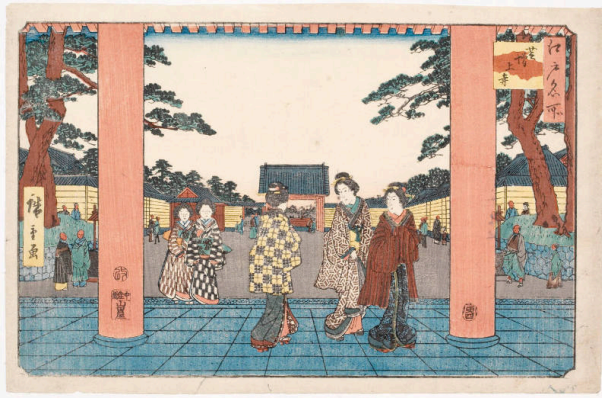

Basic Detail Report

Zōjōji Temple, Shiba

Date

1854

Primary Maker

Utagawa Hiroshige

Medium

Woodblock print (Nishiki-e); ink and color on paper