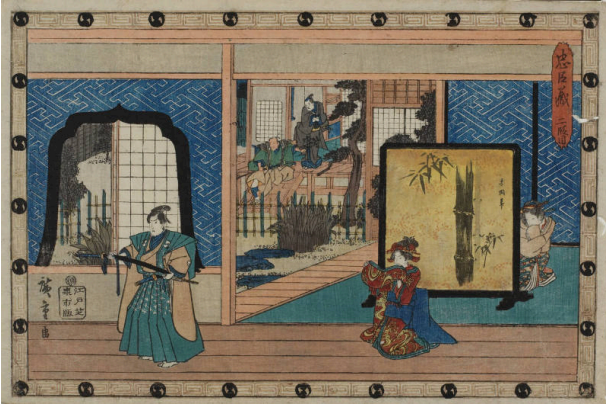

Basic Detail Report

Act 2

Date

1835 - 1840

Primary Maker

Utagawa Hiroshige

Medium

Woodblock print (Nishiki-e); ink and color on paper