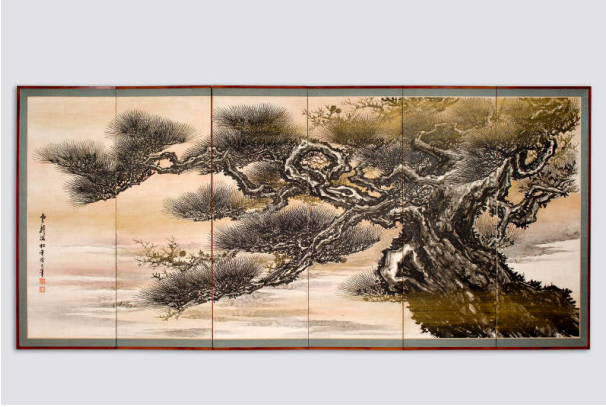

Basic Detail Report

Old Pine

Date

1900

Primary Maker

Suzuki Shōnen

Medium

ink, color, and gold on paper