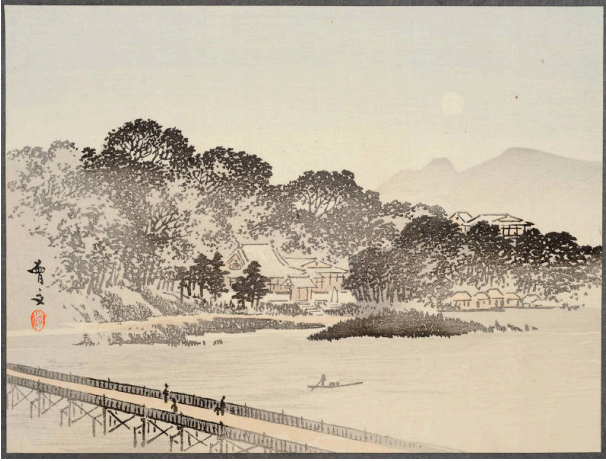

Basic Detail Report

Sheet: 7 7/8 × 10 7/16 in. (20 × 26.5 cm)

Kangetsu Bridge Under Autumn Moon

Date

c. 1880-1890

Primary Maker

Morikawa Sobun

Medium

Woodblock print; ink on paper

Dimensions