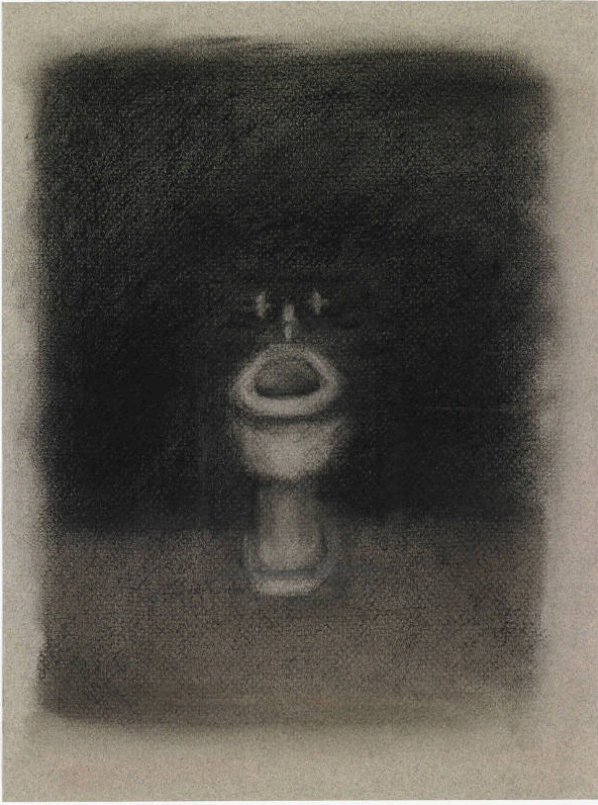

Basic Detail Report

Untitled

Primary Maker

Lori Taschler

Medium

Conté crayon on paper

Description

toilet as central image

Dimensions

12 1/2 x 9 3/8 in. (31.8 x 23.8 cm)