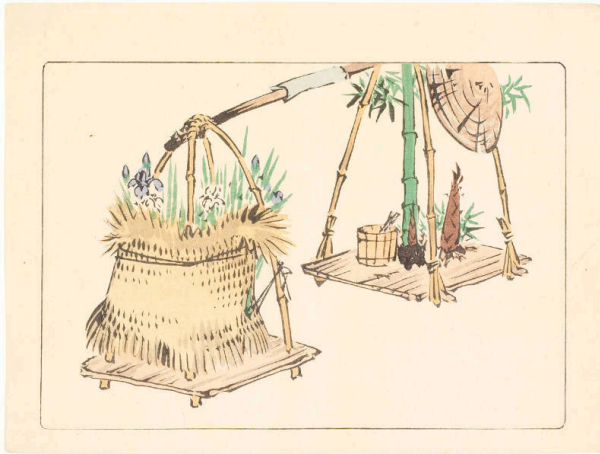

Basic Detail Report

Bamboo Shoots and Irises

Date

c. 1880s

Primary Maker

Shibata Zeshin

Medium

color woodblock print Technique: color woodblock print

Dimensions

Sheet: 7 9/16 × 10 1/16 in. (19.2 × 25.6 cm) Mat: 14 × 19 in. (35.6 × 48.3 cm)